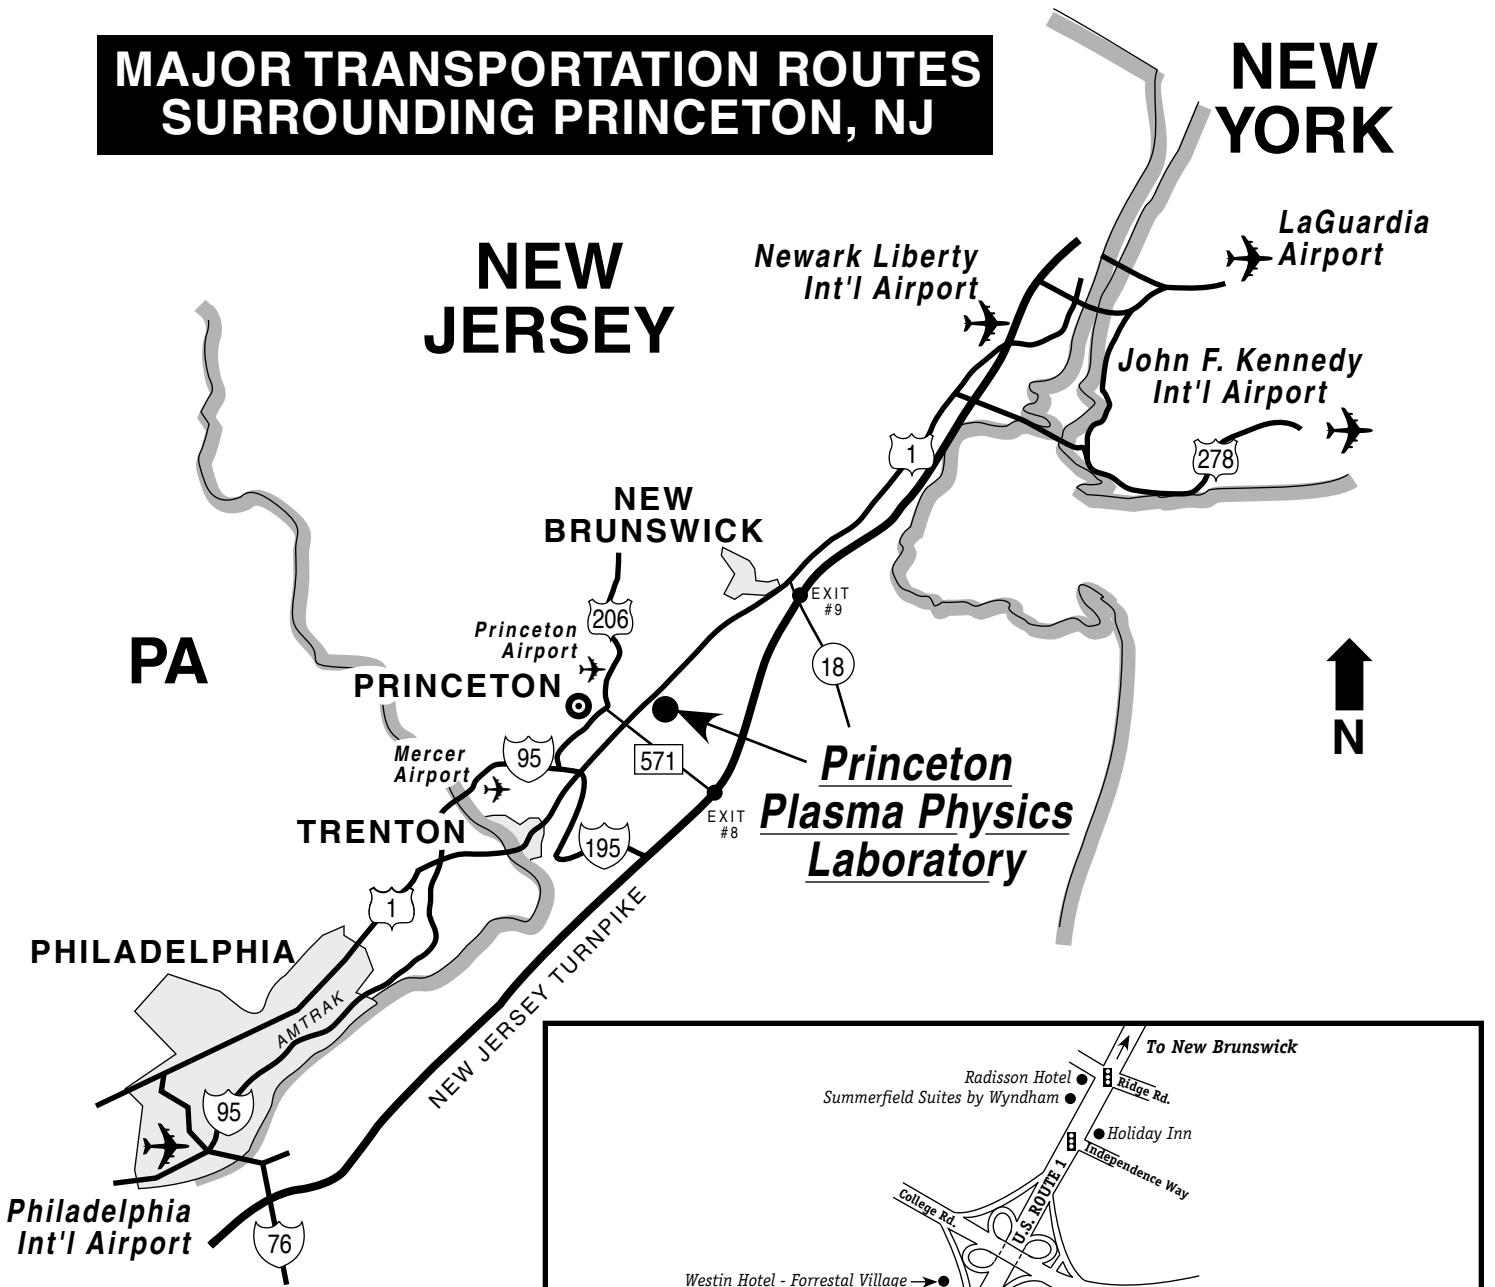

# MAJOR TRANSPORTATION ROUTES SURROUNDING PRINCETON, NJ

**Location:**  
 Princeton Plasma Physics Laboratory  
 James Forrestal Campus  
 U.S. Route #1 North at Sayre Drive  
 Plainsboro, NJ 08536

**Mailing Address:**  
 Princeton Plasma Physics Laboratory  
 James Forrestal Campus - P.O. Box 451  
 U.S. Route #1 North at Sayre Drive  
 Princeton, NJ 08543-0451