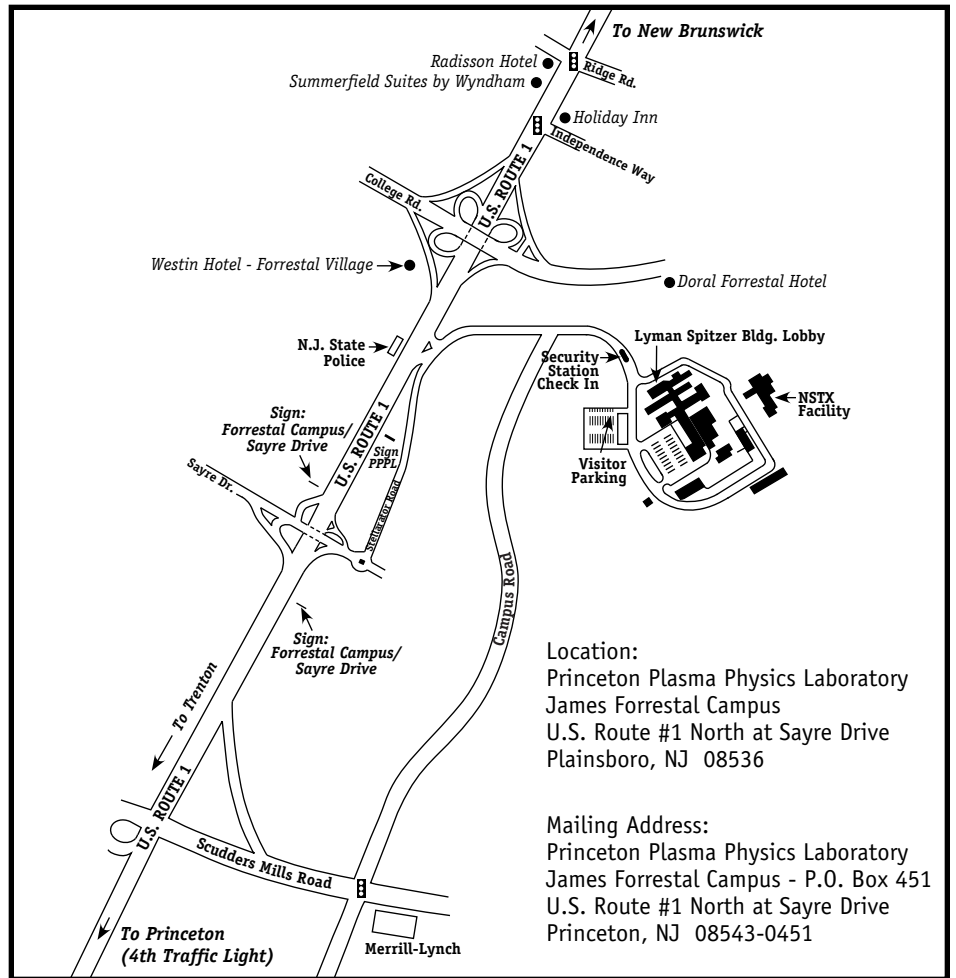

# MAJOR TRANSPORTATION ROUTES SURROUNDING PRINCETON, NJ

**Location:**  
 Princeton Plasma Physics Laboratory  
 James Forrestal Campus  
 U.S. Route #1 North at Sayre Drive  
 Plainsboro, NJ 08536

**Mailing Address:**  
 Princeton Plasma Physics Laboratory  
 James Forrestal Campus - P.O. Box 451  
 U.S. Route #1 North at Sayre Drive  
 Princeton, NJ 08543-0451